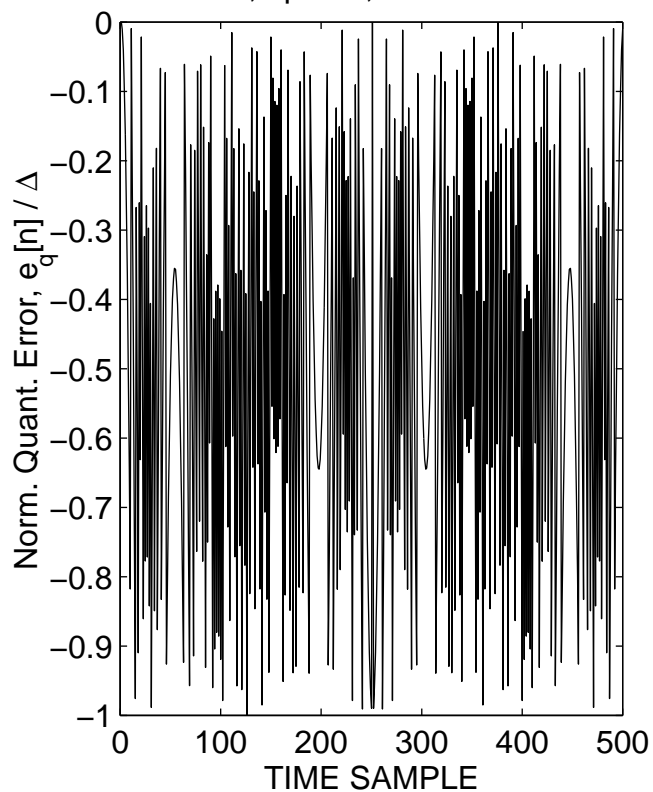

B = 7, opt = 1, SNR = 50 dB

B = 7, opt = 2, SNR = 50 dB

B = 15, opt = 1, SNR = 98dB

B = 15, opt = 2, SNR = 98dB