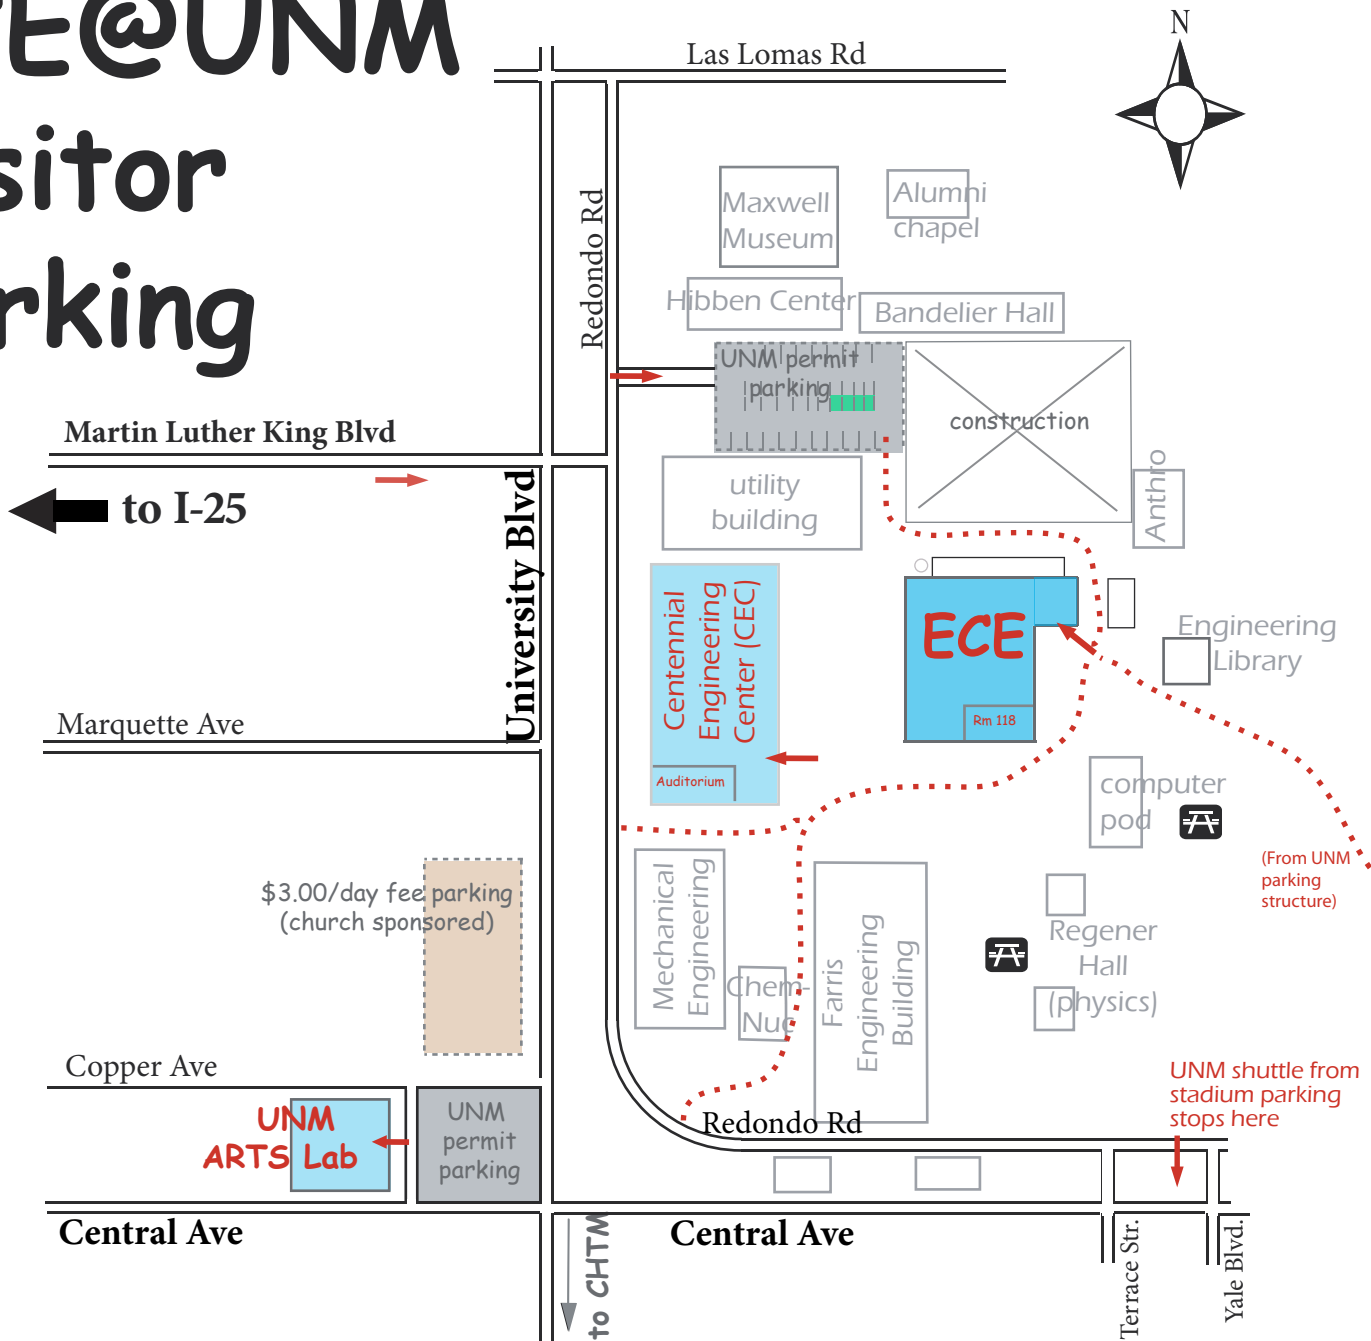

ECE@UNM

Visitor Parking

 ECE visitor parking

 Pedestrian access

 Entrances to ECE building, ARTS Lab, CEC

 UNM permit parking*

 ECE, ARTS Lab, CEC

(*Permits required for on-campus permit-parking spots through 8 p.m., weekends included)

Avoid reserved spots like the plague!